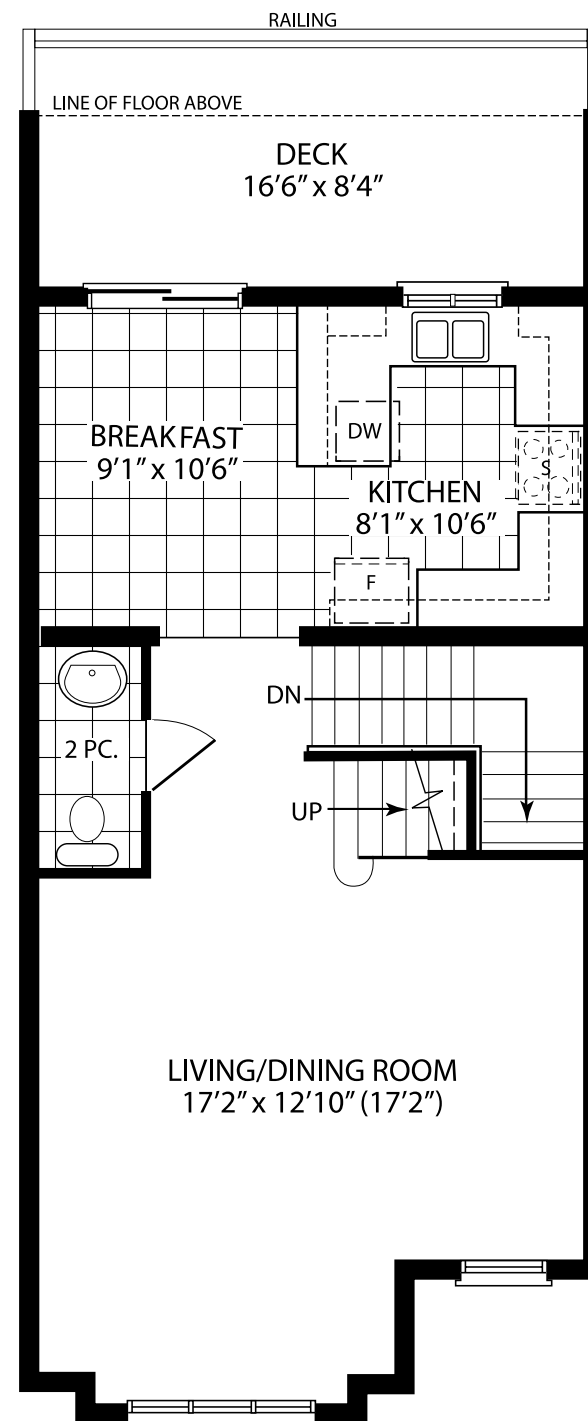

LOWER LEVEL  
ELEVATION C

MAIN LEVEL  
ELEVATION C

UPPER LEVEL  
ELEVATION C

# bluebird

1,797 SQ.FT.