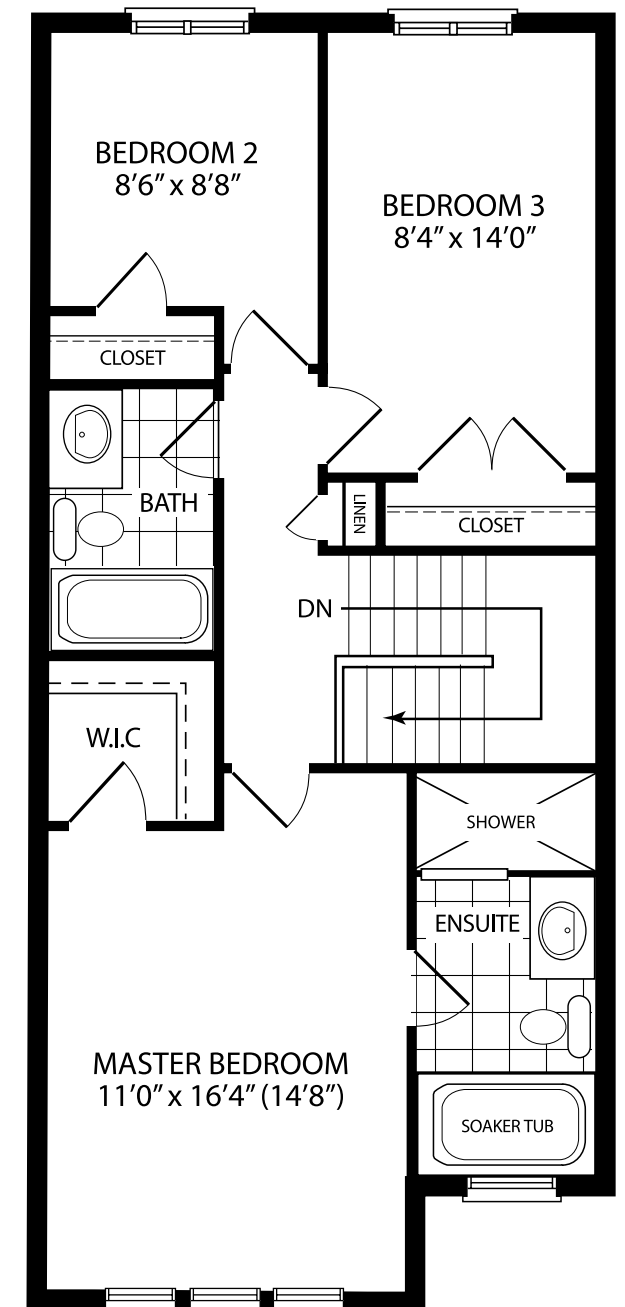

LOWER LEVEL  
ELEVATION C

MAIN LEVEL  
ELEVATION C

UPPER LEVEL  
ELEVATION C

# bluebird

1,797 SQ.FT.