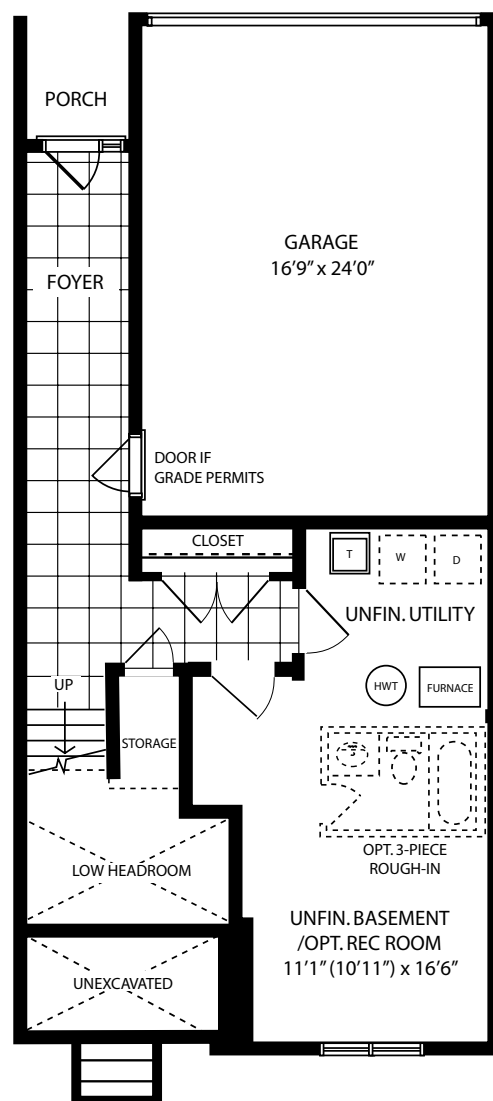

Artist Concept

ELEV. B

ELEV. B

Lower Level  
Elev B

Main Level  
Elev B

Second Level  
Elev B

RG-4 : SIZES AND SPECIFICATIONS ARE SUBJECT TO CHANGE WITHOUT NOTICE, SOME FEATURES SHOWN ARE OPTIONAL, E.&O.E. April 2017

# Belle-Eau-Claire Elev. B

2,152 sq.ft.