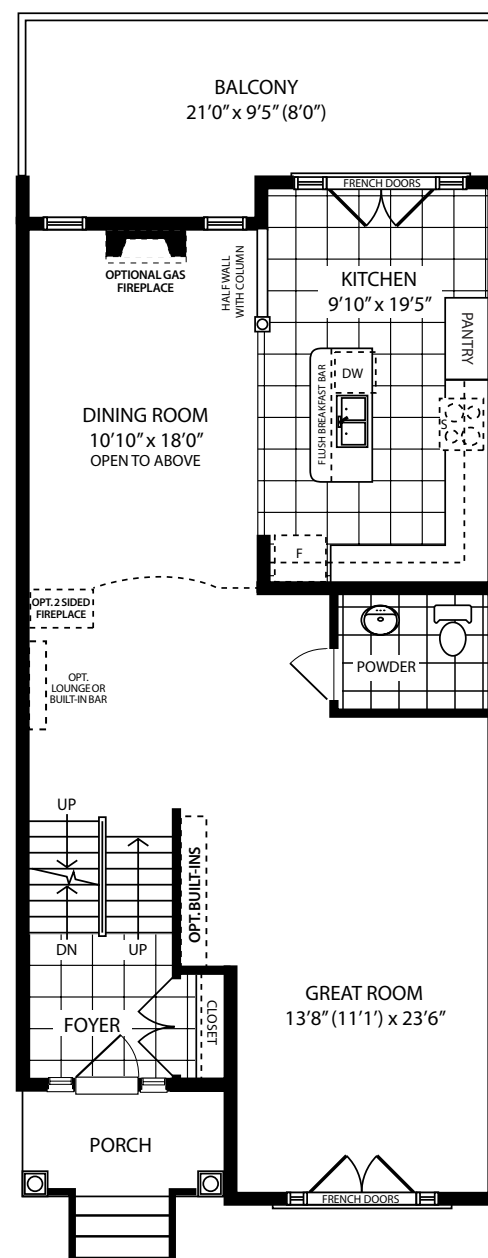

Artist Concept

ELEV. B

ELEV. B

Lower Level  
Elev B

Main Level  
Elev B

Second Level  
Elev B

RG-4 : SIZES AND SPECIFICATIONS ARE SUBJECT TO CHANGE WITHOUT NOTICE, SOME FEATURES SHOWN ARE OPTIONAL, E.&O.E. April 2017

# Belle-Eau-Claire Elev. B

2,152 sq.ft.