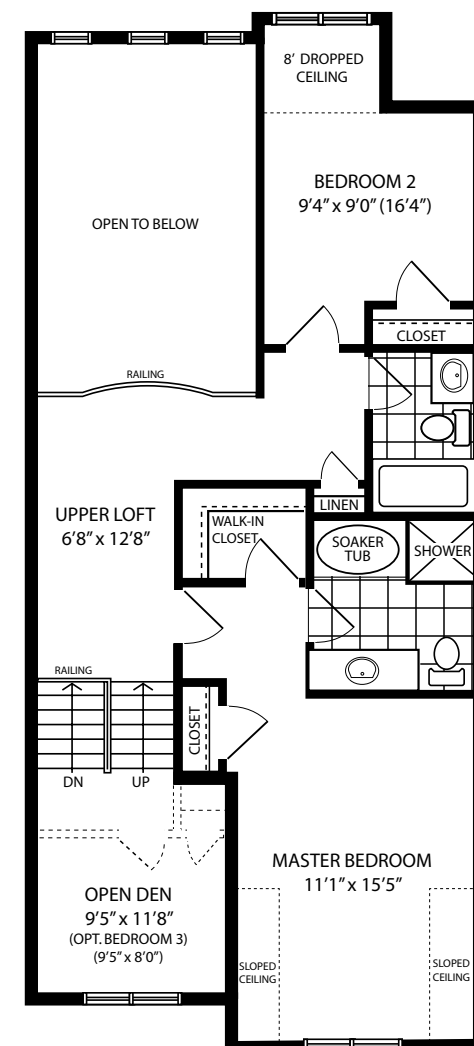

Artist Concept

ELEV. B

ELEV. B

Lower Level  
Elev B

Main Level  
Elev B

Second Level  
Elev B

RG-4 : SIZES AND SPECIFICATIONS ARE SUBJECT TO CHANGE WITHOUT NOTICE, SOME FEATURES SHOWN ARE OPTIONAL, E.&O.E. April 2017

# Belle-Eau-Claire Elev. B

2,152 sq.ft.