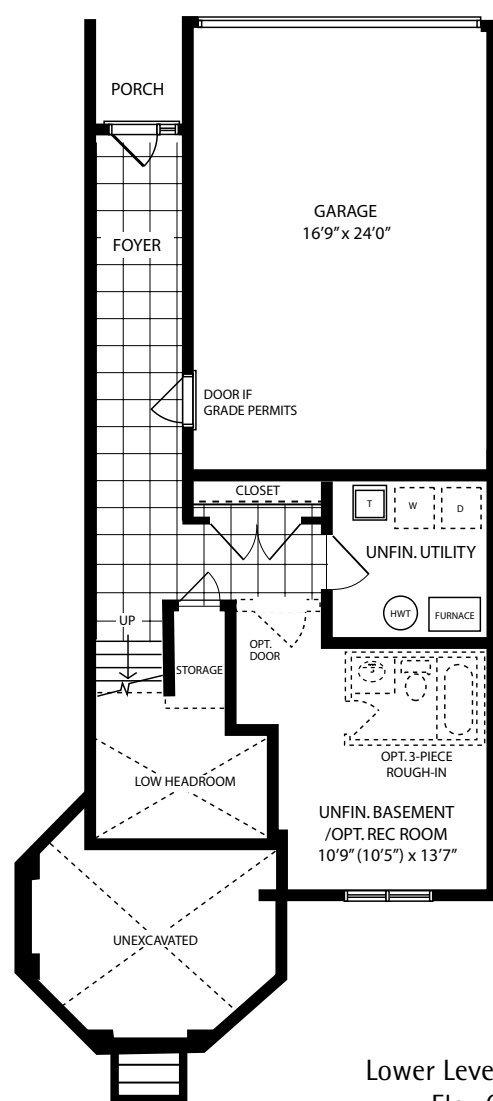

Artist Concept

ELEV. C

Belle-Eau-Claire Elev. C

2,228 sq.ft.

Artist Concept

ELEV. C

Lower Level
Elev C

Main Level
Elev C

Second Level
Elev C

RG-4 + RG-5 OPT : SIZES AND SPECIFICATIONS ARE SUBJECT TO CHANGE WITHOUT NOTICE, SOME FEATURES SHOWN ARE OPTIONAL, E.&O.E. April 2017

Belle-Eau-Claire Elev. C

2,228 sq.ft.