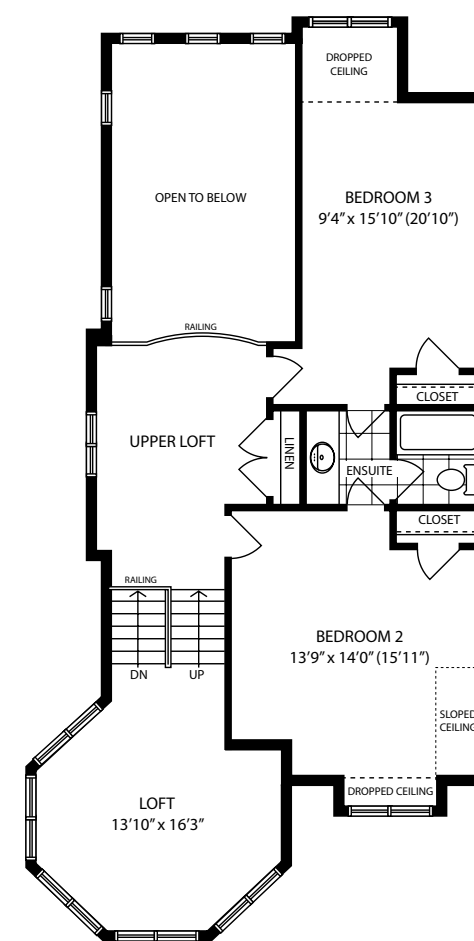

Artist Concept

ELEV. C

Belle-Eau-Claire Elev. C

2,228 sq.ft.

Artist Concept

ELEV. C

Lower Level
Elev C

Main Level
Elev C

Second Level
Elev C

RG-4 + RG-5 OPT : SIZES AND SPECIFICATIONS ARE SUBJECT TO CHANGE WITHOUT NOTICE, SOME FEATURES SHOWN ARE OPTIONAL, E.&O.E. April 2017

Belle-Eau-Claire Elev. C

2,228 sq.ft.