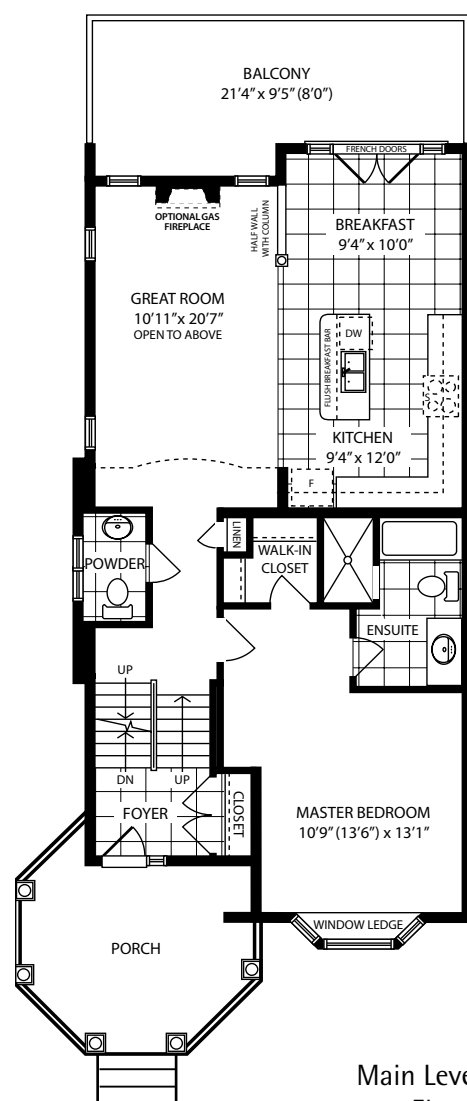

Artist Concept

ELEV. C

Belle-Eau-Claire Elev. C

2,228 sq.ft.

Artist Concept

ELEV. C

Lower Level
Elev C

Main Level
Elev C

Second Level
Elev C

RG-4 + RG-5 OPT : SIZES AND SPECIFICATIONS ARE SUBJECT TO CHANGE WITHOUT NOTICE, SOME FEATURES SHOWN ARE OPTIONAL, E.&O.E. April 2017

Belle-Eau-Claire Elev. C

2,228 sq.ft.